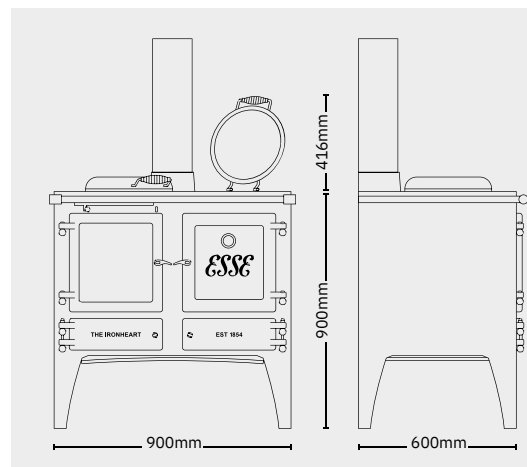

TECHNISCHE SPECIFICATIES

IRONHEART

Alle ESSE-kachels zijn ontworpen voor gebruik in strenge rookbeheersing ruimtes in Groot-Brittannië en Europa, en zijn door HETAS bekroond met de Cleaner Choice-accreditatie.

Energie label A	A
Efficiëntie 80,6%	80.6%
Nominale warmteafgifte 7,3 kW	7.3kW
Gewicht 370kg	370kg
OVENCAPACITEIT 47,8 liter	47.8 litres
B: 320 mm; H: 340 mm; D: 440 mm	
Hout Grootte 500 mm	500mm
Verwarmingssplaat met geïnduceerde temperatuur 130-360°C	130-360°C
Diameter rookkanaal 150 mm (6 inch)	150mm (6inch)

Vereiste extra kamerventilatie Nee	57mmØ (2.25inch)
Geschikt voor continu branden Ja	Yes
AFSTAND TOT BRANDBARE STOFFEN	
Zijkant: 400 mm; Achter: 500 mm; Bovenkant: 500 mm	
BEHAALD DE ECODESIGN-VEREISTEN	
Koolmonoxide: 0,07%; FijnStof: 21 mg/m³	
Koolwaterstoffen: 25 mg/m³; Stikstof: 90 mg/m³